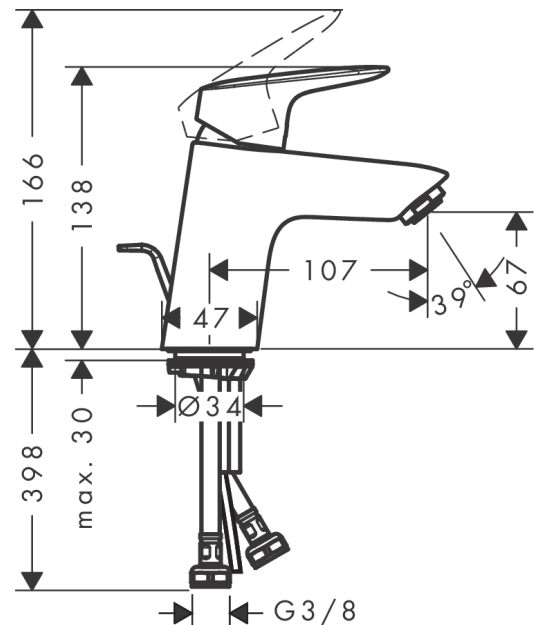

Scale drawing