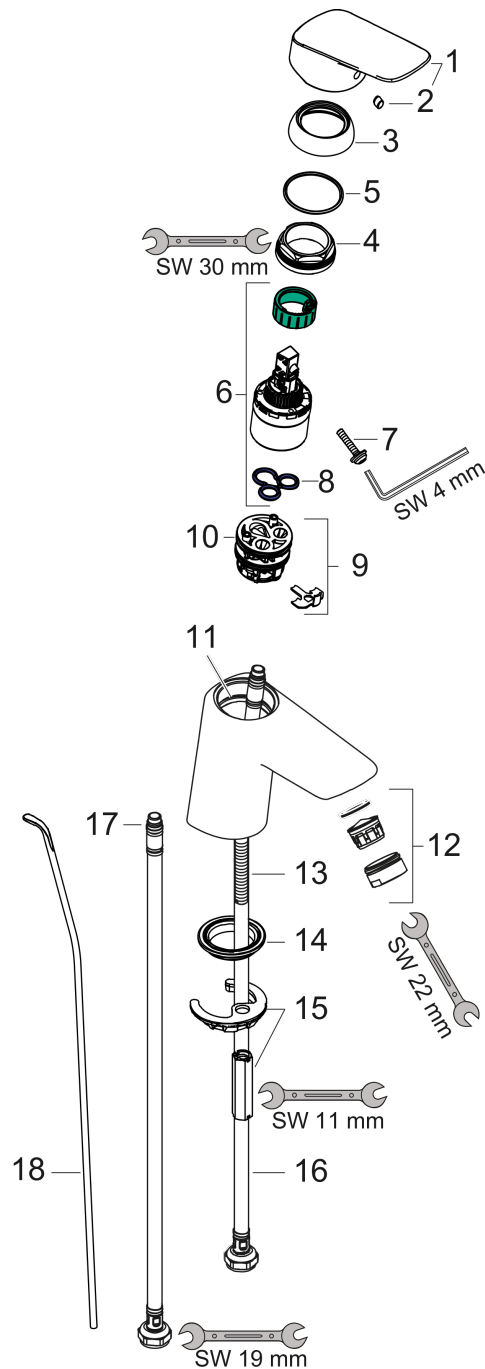

Logis

Single lever basin mixer 70 with pop-up waste set

Finish: **Matt Black** Article Number: **71070670**

Exploded Drawing

Year of production: >06/23

Logis

Single lever basin mixer 70 with pop-up waste set

Finish: **Matt Black** Article Number: **71070670**

Spare part list

Year of production: >06/23

Pos.	Description	Article Number	PC	PU
1	handle	92224670	0	1
2	screw cover	96338000	1	1
3	flange	97406670	56	1
4	nut	97209000	5	1
5	O-Ring 32x2	98193000	1	1
6	cartridge, assy	92730000	11	1
7	locking screw for handle	95140000	2	1
8	seal	95008000	3	1
9	adapter for cartridge	98750000	4	1
10	O-Ring 30x2	98186000	1	1
11	O-ring 35x2	92604000	2	1
12	aerator M24x1 (5 l/min)	92372000	6	1
13	screw M8 x 68	97736000	2	1
14	seal Ø 42	98722000	2	1
15	fixing set	96016000	8	1
16	connection hose 450 mm M8x0,75 G3/8	97206000	8	1
17	O-ring 6,6x1,6	93019000	1	1
18	pull rod	96657670	54	1
a	pop up waste	92168000	9	1
b	sealing set	95581000	2	1